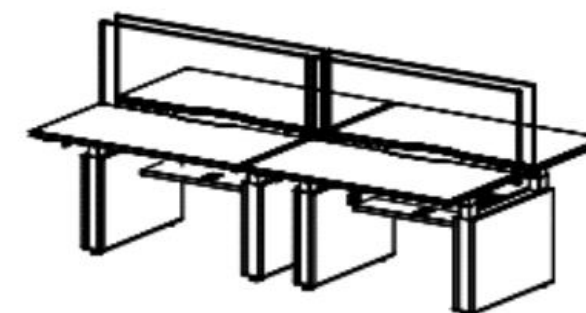

Category 2

BRC – Individual Height Adjustable Work Surfaces

BRC Mesa – Height Adjustable Tables

Mechanism: **Electric, Crank, or Counter Balance**

Available Depths: **24", 30", 36"D**

Available Widths: **30", 36", 42", 48", 54", 60", 66", 72"**

Electric Range: **25" - 51"H**

Crank Range: **24" – 36"H**

Category 2 – Lines 147-176

Category 2

Workrite – Individual Height Adjustable Work Surfaces (120° Surface)

Workrite Sierra HX – Height Adjustable Tables

Mechanism: **Electric** or **Crank**

Available Depths: **24"**, **30"**

Available Widths: **36"**, **42"**, **48"**, **54"**, **60"**

Electric Range: **22.5"** – **48.7"**

Crank Range: **25.5"** – **43"**

Category 2 – Lines 1-74

Category 2

Lacasse – Modular Height Adjustable Benching

Lacasse C.I.T.É.– Height Adjustable Benching

Electric Control Mechanism

Available Depths: **24”, 30”**

Available Widths: **48”, 54”, 60”, 72”**