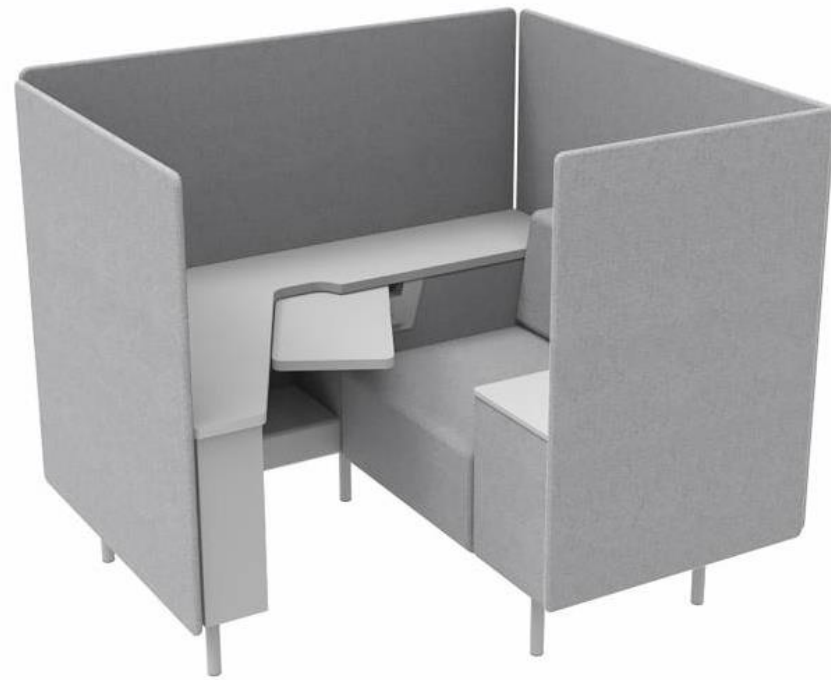

Category 6d – Lines 101-106

Upholstered Stool without Casters

Jif Stool

*Round Stool
Fully Upholstered
On Casters*

Category 6d – Line 120

Category 6e

Allseating – Kitchenette Chairs

Bar Stools

Astute & Tuck Stools

Style: Counter / Bar Heights
Support: 4 Legs / Sled Base
Material: Bent Plywood / Polymer
With / Without Armrests
Upholstered / Non-Upholstered Seat

Category 6e – Lines 13-72

Kitchenette Chairs

Astute & Tuck Stools

Standard Height
Support: 4 Legs / Sled Base
Material: Bent Plywood / Polymer
With / Without Armrests
Upholstered / Non-Upholstered Seat

Category 6e – Lines 73-96

Category 6f

Allseating – Open Area Workspace