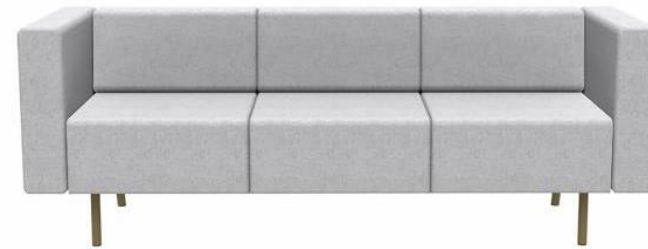

Right Side / Left Side Specified Individually

Configuration: **Open Shelf / Door – Keyed / Keyless**

Dimensions: 18" / 20" / 24"D x 42"-72"W x 29"H
(In 6" Increments)

Category 6c – Lines 1-144

Category 6d

Allseating – Soft Seating and Screens

Banquette without Backrest Bolster

Exchange & Foster Single Lounge

*Individual / Two-Seater / Three Seater
Fully Upholstered with Legs
Low Back / Mid Back
Without / Without Privacy Screen
With / Without Armrests*