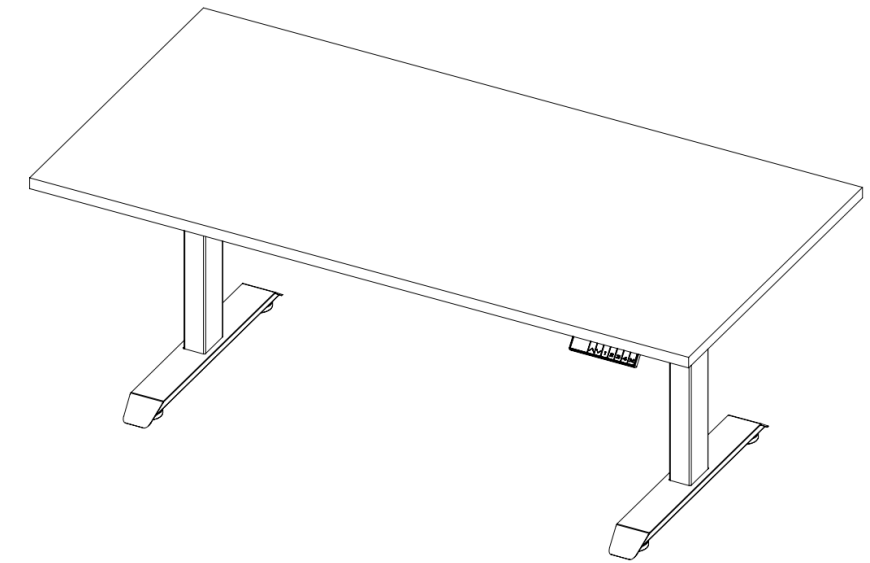

** When specifying seated privacy height panels we cannot supply a monolithic 53"H Panel – Must be 37"H + Stacker **

Category 1b

Tayco Freestanding – Metro Casegoods

Tayco Metro – Worksurfaces / Pedestals / Towers

- 1-1/2" Thermally Fused Melamine Worksurface
- 21", 24", 30", 36"D / 30"-84"W (6" Increments) Surfaces
- Storage constructed with 11/16" Thermally Fused Melamine
- 15 Standard Laminate / 3 Edge Styles / 17 Edge Colors
- Storage Fronts / Case Can be Specified Separately
 - 1-1/2" Levelling Capacity

Category 2

BRC – Individual Height Adjustable Work Surfaces

BRC Mesa – Height Adjustable Tables

Mechanism: **Electric, Crank, or Counter Balance**

Available Depths: **24", 30", 36"D**

Available Widths: **30", 36", 42", 48", 54", 60", 66", 72"**