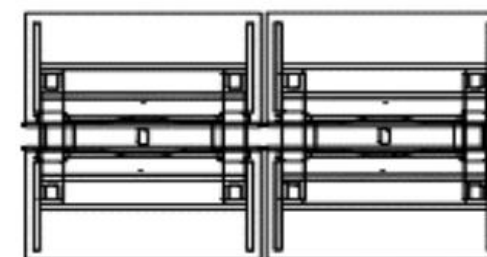

Category 2

Lacasse – Modular Height Adjustable Benching

Lacasse C.I.T.É.– Height Adjustable Benching

Electric Control Mechanism

Available Depths: **24”, 30”**

Available Widths: **48”, 54”, 60”, 72”**

Worksurfaces Long: **2, 3, or 4**

Privacy Screens: Fabric, Clear Acrylic, Frosted Acrylic

Category 2 – Lines 175-248