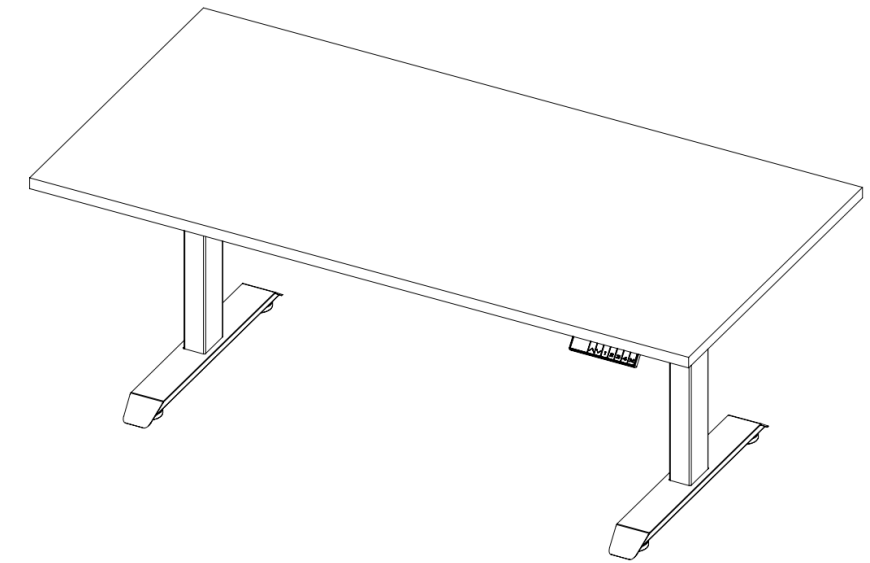

Category 2

BRC – Individual Height Adjustable Work Surfaces

BRC Mesa – Height Adjustable Tables

Mechanism: **Electric, Crank, or Counter Balance**

Available Depths: **24", 30", 36"D**

Available Widths: **30", 36", 42", 48", 54", 60", 66", 72"**

Electric Range: **25" - 51"H**

Crank Range: **24" – 36"H**

Category 2 – Lines 147-176