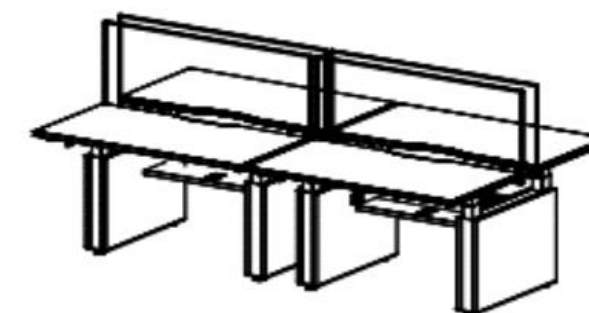

Category 2

Lacasse – Modular Height Adjustable Benching

Lacasse C.I.T.É.– Height Adjustable Benching

Electric Control Mechanism

Available Depths: **24”, 30”**

Available Widths: **48”, 54”, 60”, 72”**

Worksurfaces Long: **2, 3, or 4**

Privacy Screens: Fabric, Clear Acrylic, Frosted Acrylic

Category 2 – Lines 175-248