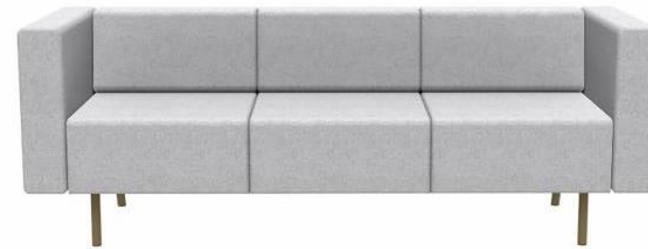

Category 6d

Allseating – Soft Seating and Screens

Banquette without Backrest Bolster

Exchange & Foster Single Lounge

*Individual / Two-Seater / Three Seater
Fully Upholstered with Legs
Low Back / Mid Back
Without / Without Privacy Screen
With / Without Armrests*

Category 6d – Lines 17-88

Lounge Chairs

Exchange / Foster / Lyss / Ayles

*With / Without Armrests
Fully Upholstered
Fixed / Swivel Base*

Category 6d – Lines 97-99

Sofas

Exchange & Foster

*Two / Three Seater Sofas
Fully Upholstered
With / Without Armrests*

Category 6d – Lines 101-106

Upholstered Stool without Casters

Jif Stool

*Round Stool
Fully Upholstered
On Casters*

Category 6d – Line 120